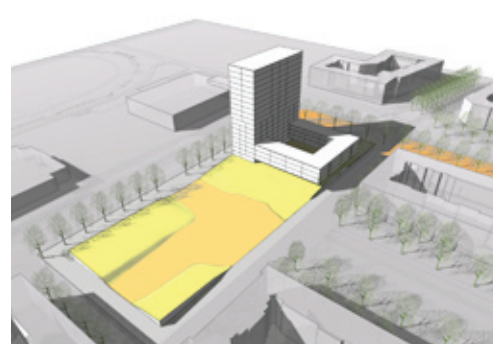

VMX Architects, Amsterdam NL:
2000-2007 WAH, Utrecht NL.
Psychiatric hospital.
Concept project, definitive project, detailing, execution.
Project leader. Delivered November 2007.

VMX Architects, Amsterdam NL:
2003-2006 Wier+, Den Dolder NL.
Psychiatric hospital. Concept project, definitive project, detailing.
Project leader.